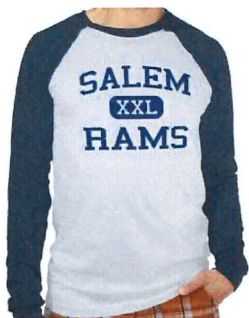

All sweatshirts, sweaters and running jackets must be royal blue, white or Salem Wear.

Please contact the Salem High School administrative team with any additional questions.